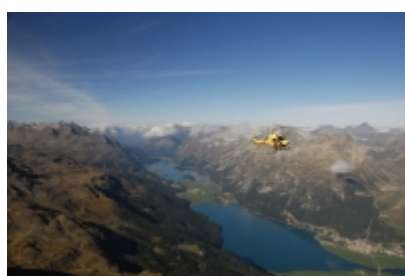

Kompetenzzentrum für Helikopterflüge

Landline +49 (0)9181 522 99 60 | info@hubschrauberflug.de

Samedan / St. Moritz

Samedan / St. Moritz
Plazza Aviatica 2
7503 Samedan

info@hubschrauberflug.de

Airfield from the highest-airport in Europe St. Moritz / Samedan. Enjoy this unique valley from a bird's perspective by a breathtaking and unforgettable helicopter flight with Heli Bernina.